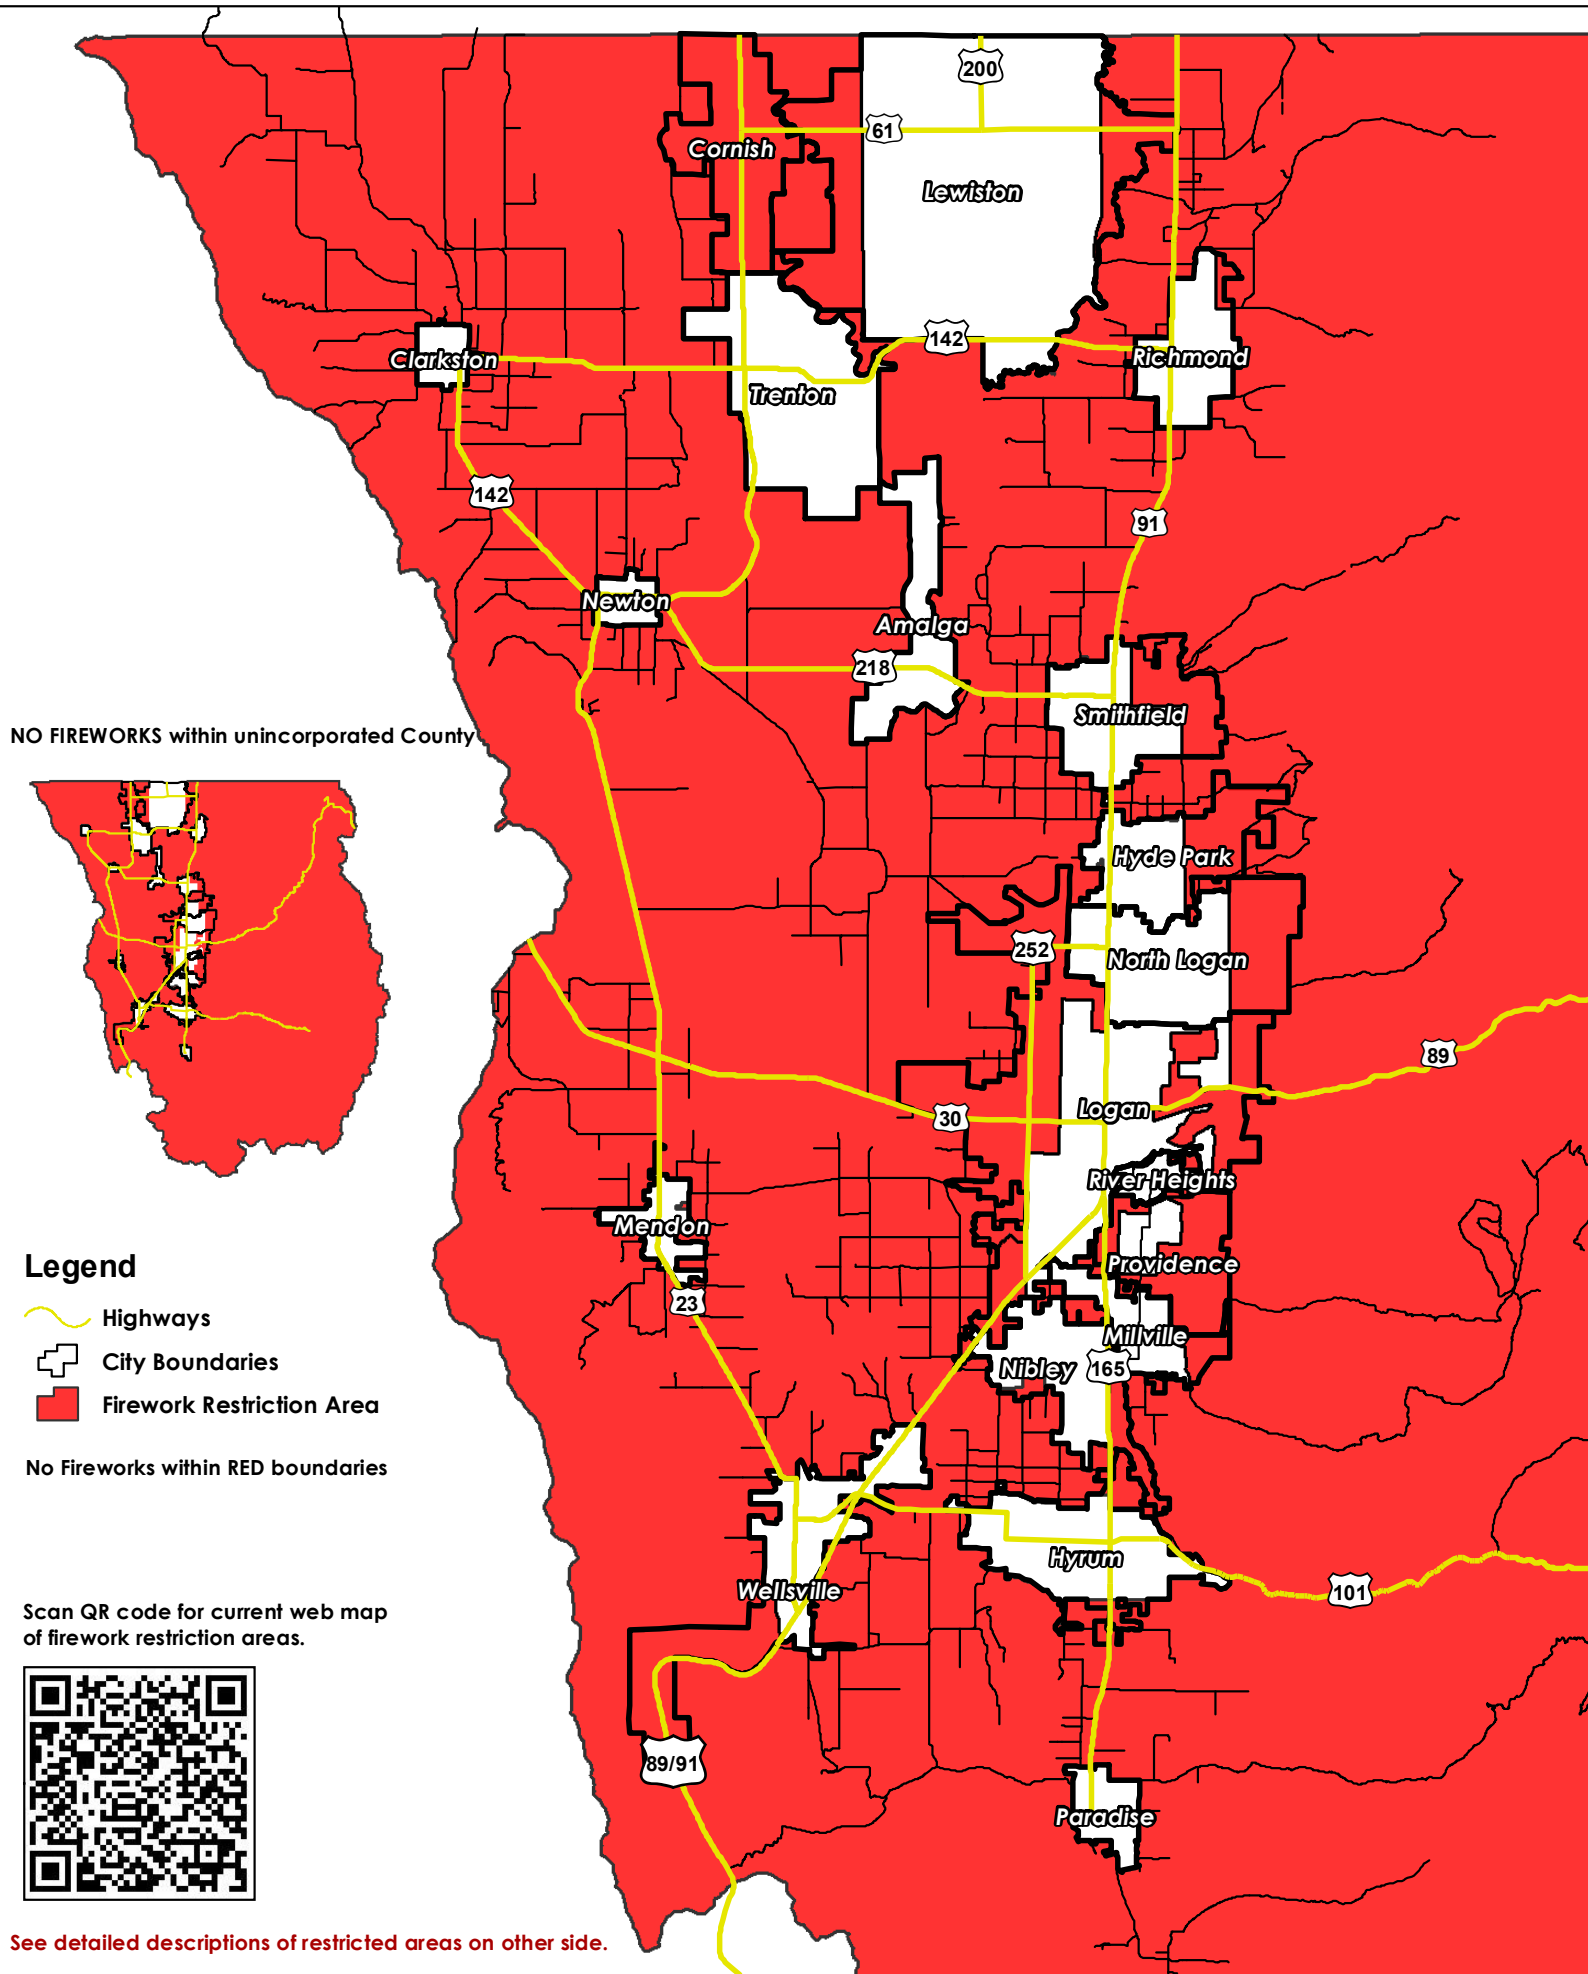

Cache County Firework Restriction Areas 2019

See detailed descriptions of restricted areas on other side.